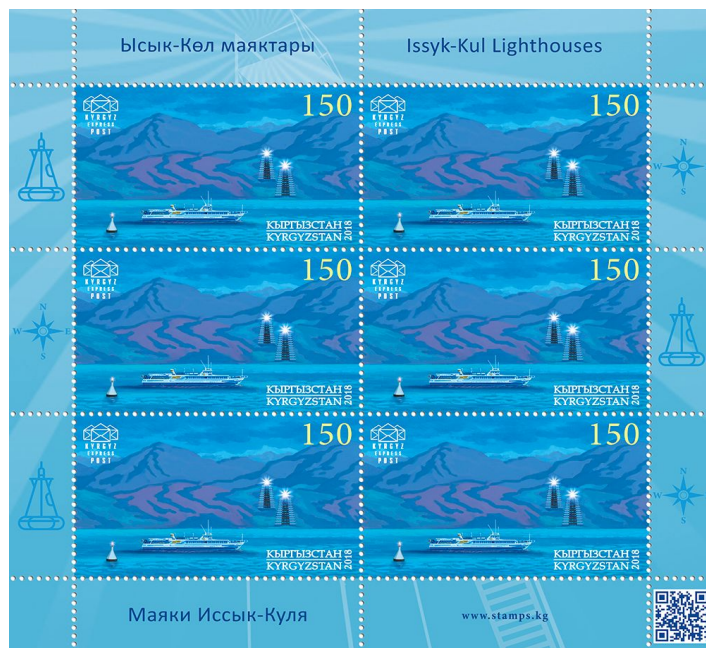

Minisheets size: 113.00 x 108.00 mm.

Collective minisheet size: 113.00 x 78.00 mm.

Quantity issued: 8 000 pieces each stamp, including the quantity of the collective minisheet — 2 000 pieces.

Artist: Oleg Cojocari.

Designer: Aliona Cojocari.

Printer House: "Nova Imprim".