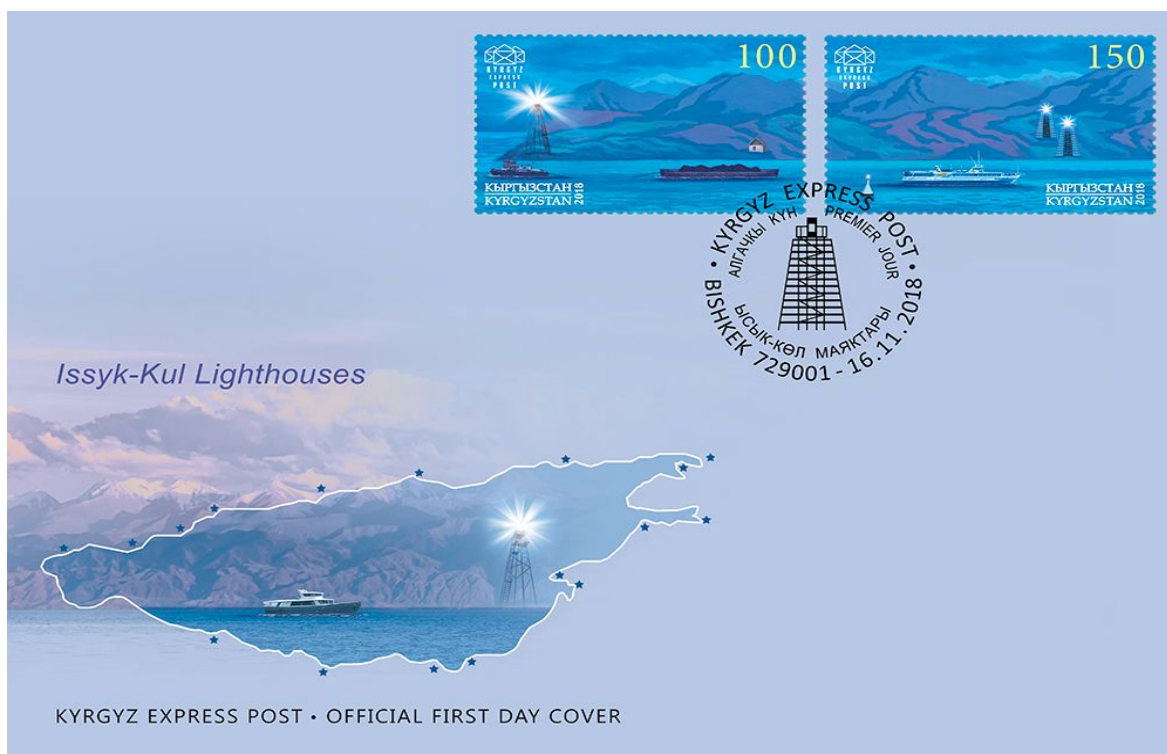

No. 45

November 14, 2018

Issyk-Kul Lighthouses

On November 16, 2018 the State Committee of Information Technology and Communications of the Kyrgyz Republic puts into circulation a series of Kyrgyz Express Post postage stamps: "Issyk-Kul Lighthouses".

A new series of KEP postage stamps includes 2 miniatures depicting a navigation equipment on Issyk-Kul lake: lighthouse, luminous signs and buoy.

No. 110

No. 111

Stamps description

No. 110. 100 KGS. Lighthouse and a tug with barge.

Quantity issued: 8 000 pieces each stamp, including the quantity of the collective minisheet — 2 000 pieces.

Artist: Oleg Cojocari.

Designer: Aliona Cojocari.

Printer House: "Nova Imprim".

A special cancellation on FDC will be carried out at the Bishkek KEP Office (729001) on the stamps issuing day.

The first day cover and special postmark are designed by Oleg Cojocari and Aliona Cojocari.

Cover size: C6 (162 x 114 mm).

Printing method: full-color offset.

Quantity issued: 400 pieces.

Endorsing ink color: black.