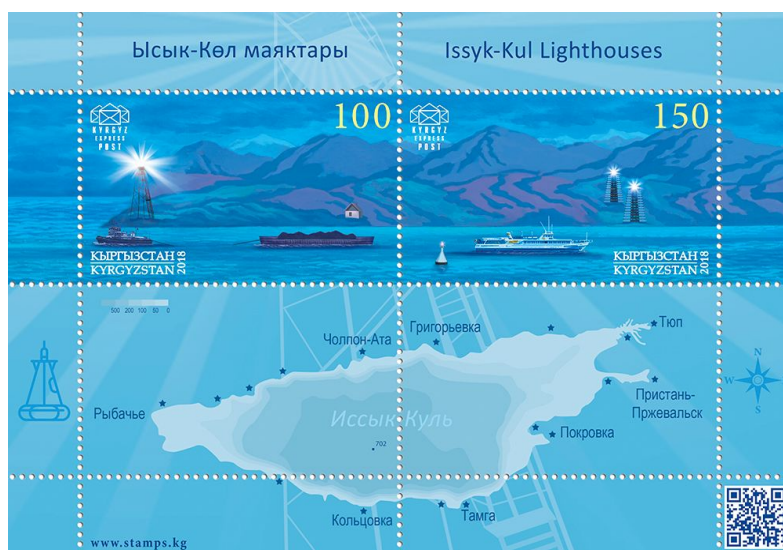

Technical specifications

Paper: coated, gummed, 105 g/m².

Printing method: full-color offset lithography.

Stamps perforation: comb 14:14½.

Stamps size: 46.00 x 27.50 mm.

Stamps are issued in minisheets of 6 stamps. Stamps are also issued in collective minisheet of 2 stamps (1 complete set and 2 coupons).

On the sheet borders there are different navigation symbols and names of the series in Kyrgyz, English and Russian languages.

The labels on the collective minisheet show a map of Issyk-Kul, indicating the locations of the lighthouses along the shoreline.