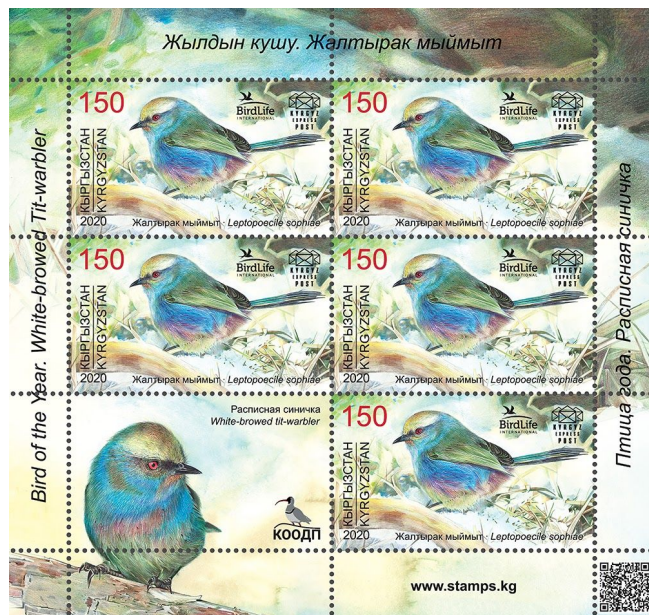

The White-browed tit-warbler (*Leptopoeile sophiae*) is a rare, non-migratory bird of Kyrgyzstan. This is one of the smallest representatives of Kyrgyz fauna. The White-browed tit-warbler is found in shrub lands of the Tian Shan Mountains, in the Jungar Alatau and other mountain ranges in Middle and Central Asia and at altitudes of 2,400 to 4,000 meters above sea level.

The White-browed tit-warbler has a pretty appearance. These birds have a diverse range of colors: sky-blue, blue, purple and reddish. All this, together with its fluffy plumage and relatively long tail, attracts a lot of attention from bird connoisseurs.

Since the White-browed tit-warbler is a rare representative of Kyrgyzstan's avian world, it needs serious measures for its protection and preservation.

As in the previous year, this issue was designed in close cooperation with the Kyrgyz Wildlife Conservation Society (KWCS), which every year chooses a species to be designated as "Bird Of The Year" in Kyrgyzstan.

### Stamp description

No. 159. 150 KGS. The White-browed tit-warbler.

No. 159